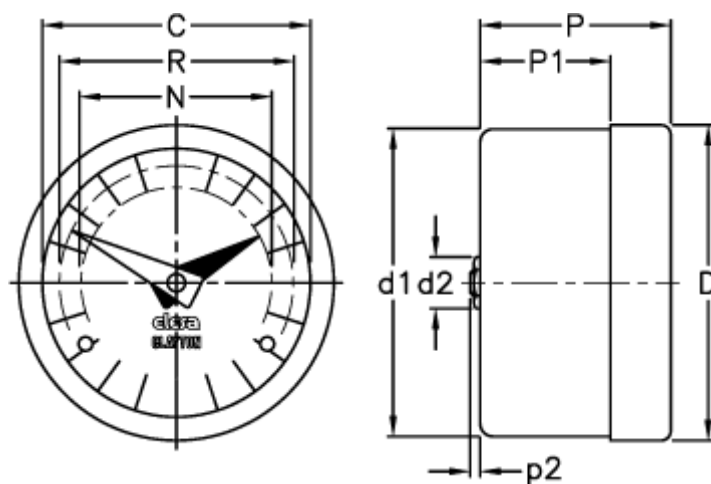

Article number: 2307020211

Description: E+G Gravity indicator
GA01-0024-D

Measures

C = 42

R = 37

D = 49.6

D1 = 48.3

d2 = 8

N = 30

P = 30

P1 = 20.5

p2 = 1.6